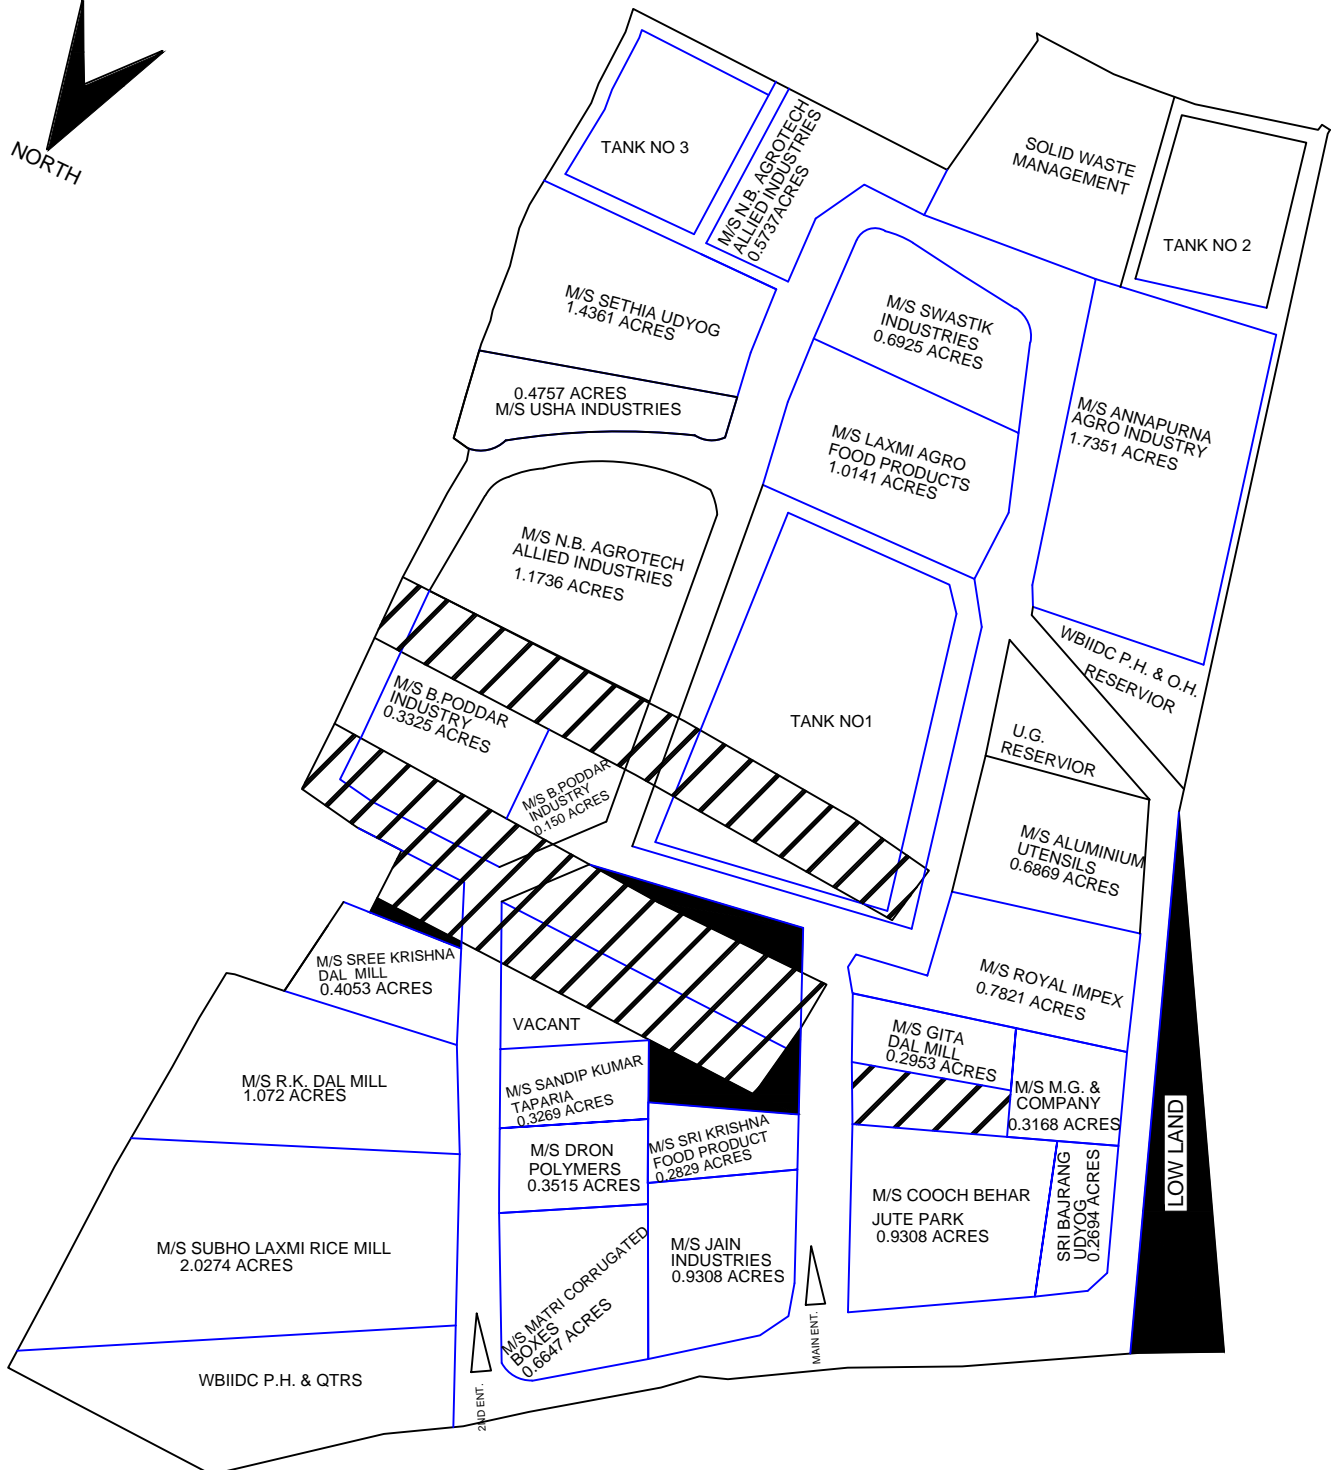

WBIIDC COOCHBEHAR INDUSTRIAL PARK

(PREVIOUSLY WBIIDC COOCHBEHAR INDUSTRIAL GROWTH CENTRE PHASE -II) TOTAL AREA OF LAND 33.05 ACRES

NOTE:

1. Land already allotted:-
2. WBIIDC service area:-
3. Land available for allotment :-
4. Land under Judicial Consideration:-

- 16.52 acres.
- 12.11 acres.
- 1.0 acres.
- 3.37 acres.

LEGEND: